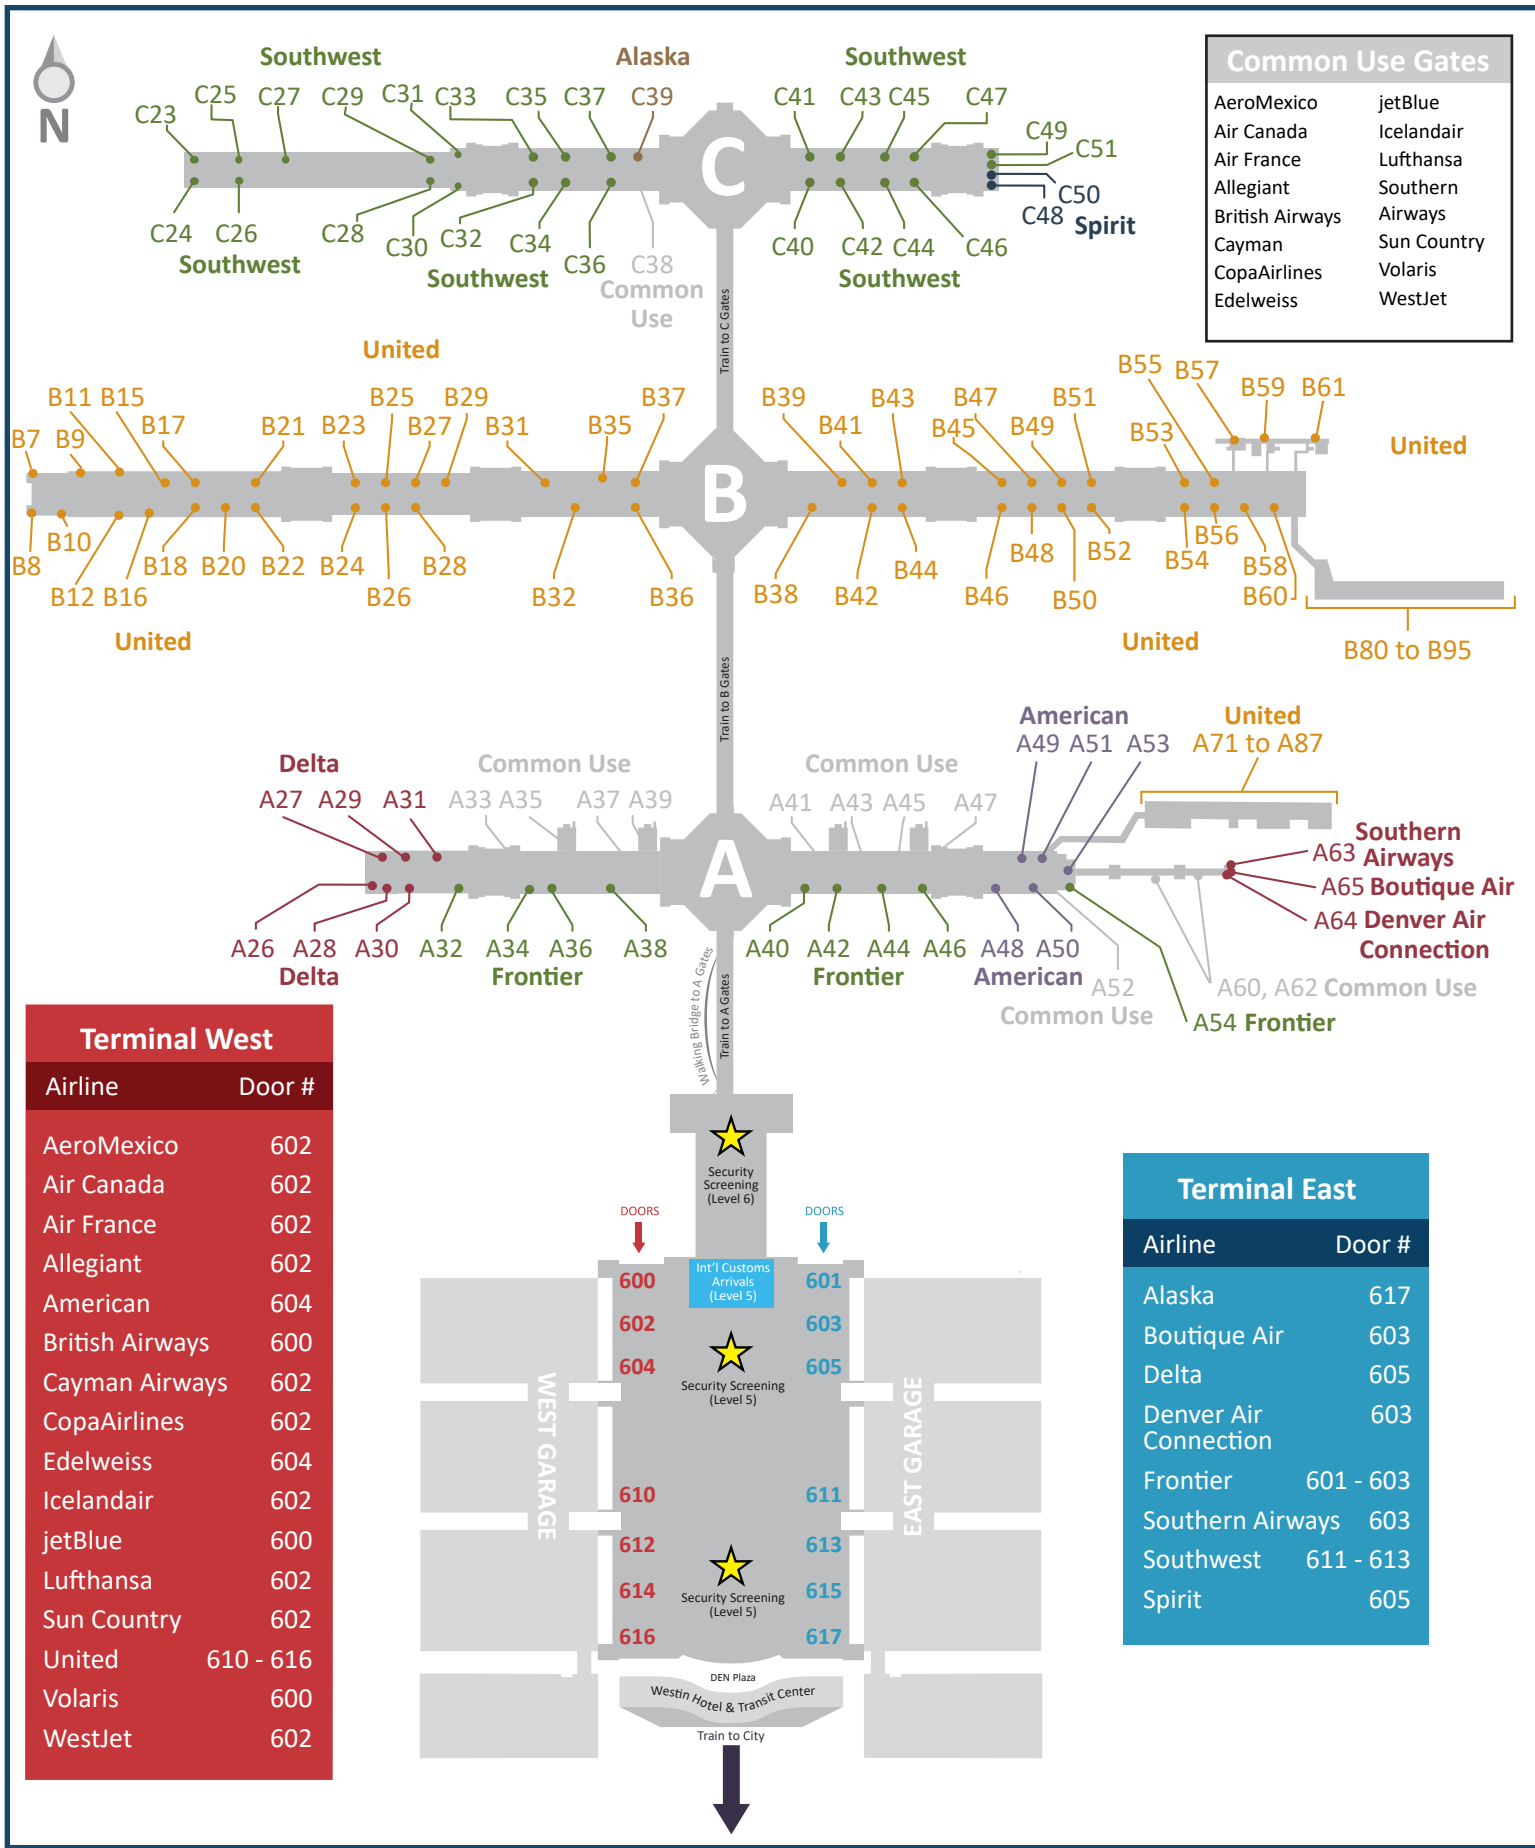

AIRLINE LOCATIONS AT DEN

Common Use Gates	
AeroMexico	jetBlue
Air Canada	Icelandair
Air France	Lufthansa
Allegiant	Southern Airways
British Airways	Airways
Cayman	Sun Country
CopaAirlines	Volaris
Edelweiss	WestJet

Terminal West	
Airline	Door #
AeroMexico	602
Air Canada	602
Air France	602
Allegiant	602
American	604
British Airways	600
Cayman Airways	602
CopaAirlines	602
Edelweiss	604
Icelandair	602
jetBlue	600
Lufthansa	602
Sun Country	602
United	610 - 616
Volaris	600
WestJet	602

Terminal East	
Airline	Door #
Alaska	617
Boutique Air	603
Delta	605
Denver Air Connection	603
Frontier	601 - 603
Southern Airways	603
Southwest	611 - 613
Spirit	605